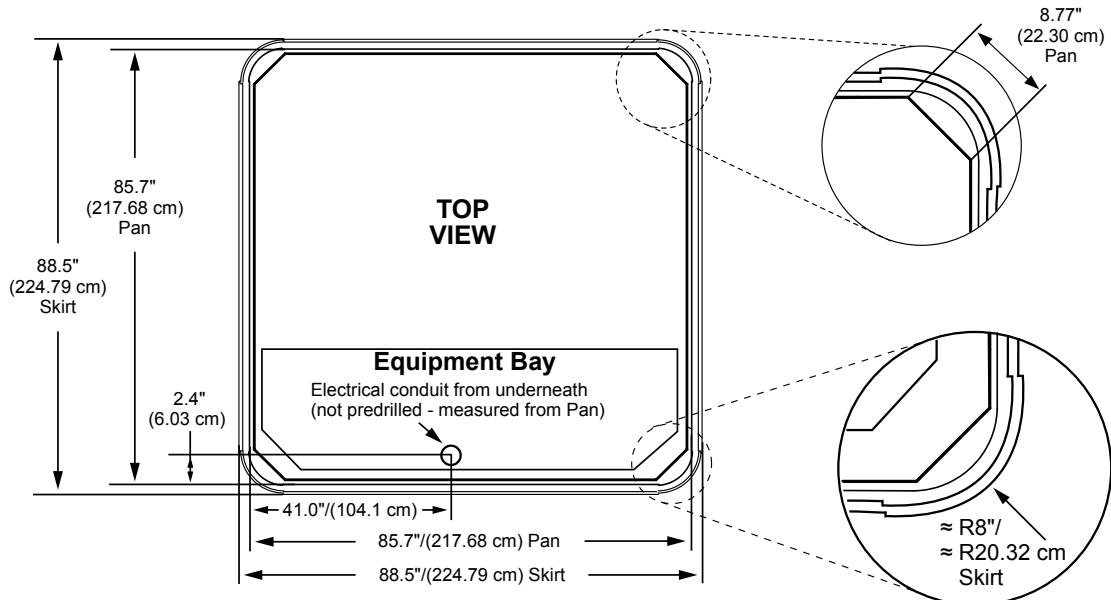

Sundance Spas 880 Cameo

Portable Dimensions

IMPORTANT! Always measure each hot tub for exact dimensions **BEFORE** designing its foundational support and/or decking.

Dimensions/specifications subject to change without notice. Tolerance: $\pm 0.5"$ (1.27 cm)

Dimensions/Specifications Subject To Change Without Notice