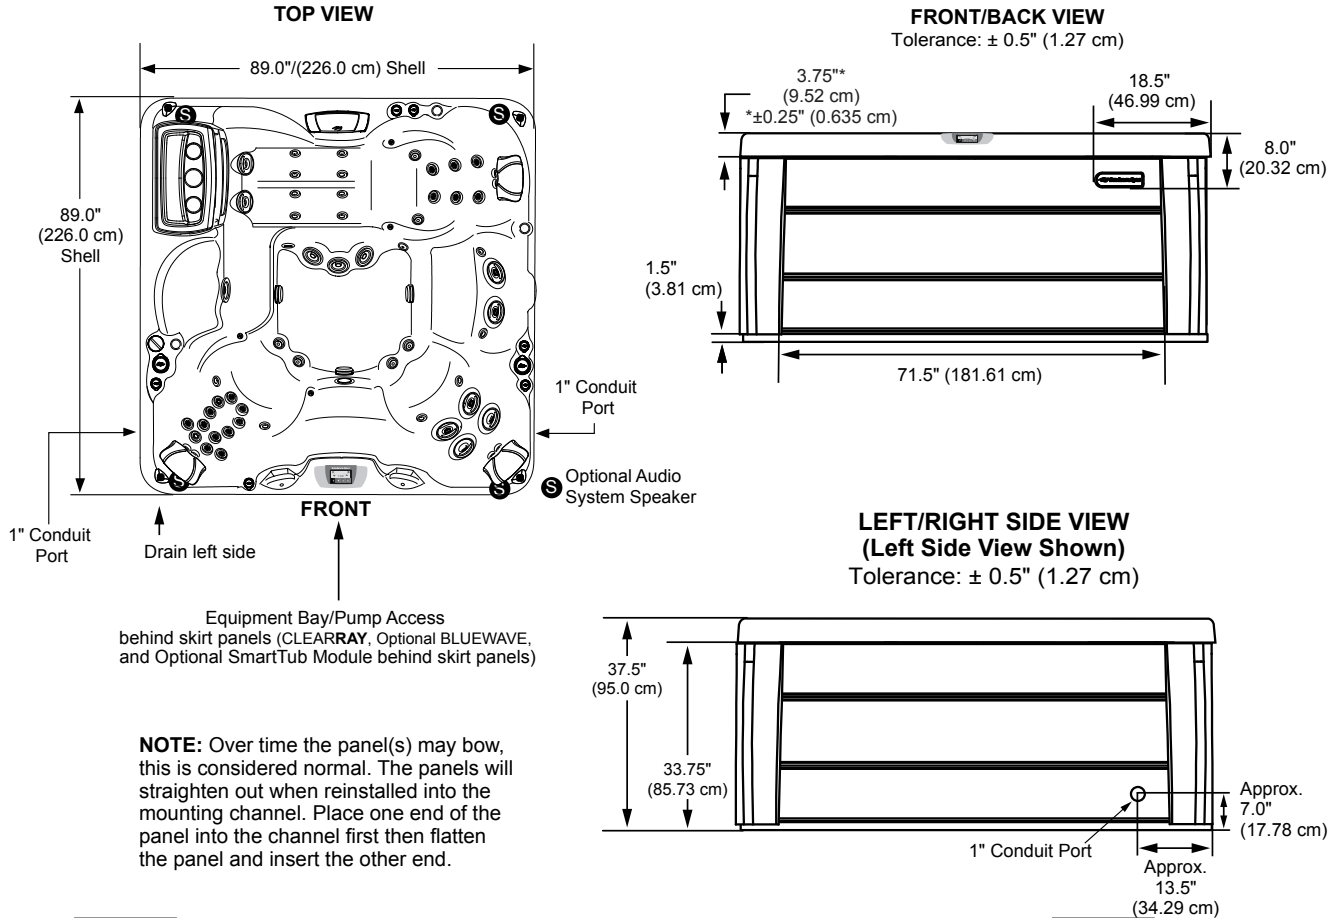

Sundance Spas 880 Cameo

Portable Dimensions

IMPORTANT! Always measure each hot tub for exact dimensions **BEFORE** designing its foundational support and/or decking.

Dimensions/specifications subject to change without notice. Tolerance: $\pm 0.5"$ (1.27 cm)

Dimensions/Specifications Subject To Change Without Notice