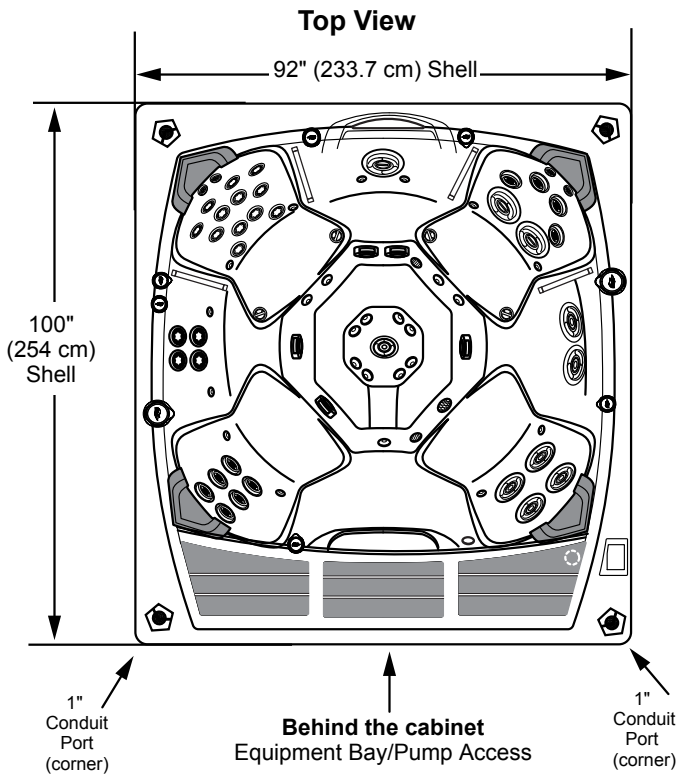

Sundance Spas 980 Kingston

Portable Dimensions

IMPORTANT! Always measure each hot tub for exact dimensions BEFORE designing its foundational support and/or decking.

Dimensions/specifications subject to change without notice. Tolerance: $\pm 0.5"$ (1.27 cm)

Dimensions/Specifications Subject To Change Without Notice