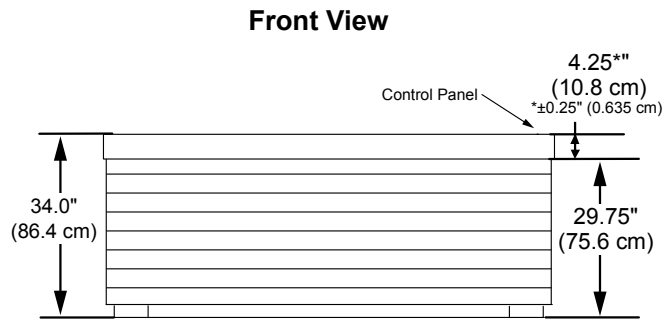

Sundance Spas 980 Kingston

Portable Dimensions

IMPORTANT! Always measure each hot tub for exact dimensions BEFORE designing its foundational support and/or decking.

Dimensions/specifications subject to change without notice. Tolerance: $\pm 0.5"$ (1.27 cm)

Dimensions/Specifications Subject To Change Without Notice