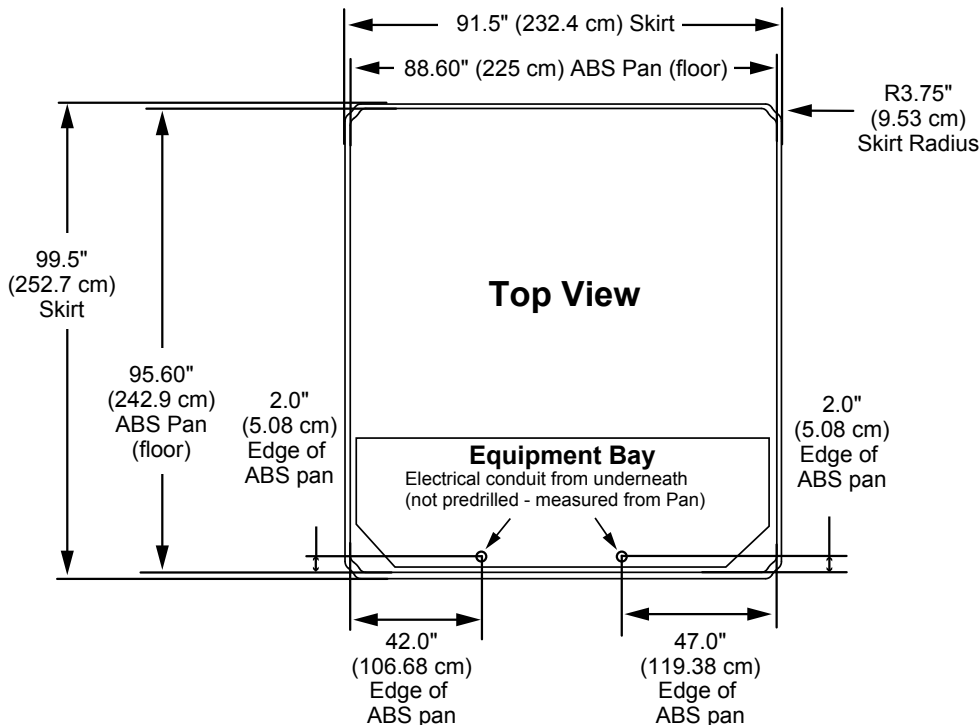

Sundance Spas 980 Kingston

Portable Dimensions

IMPORTANT! Always measure each hot tub for exact dimensions BEFORE designing its foundational support and/or decking.

Dimensions/specifications subject to change without notice. Tolerance: $\pm 0.5"$ (1.27 cm)

Dimensions/Specifications Subject To Change Without Notice