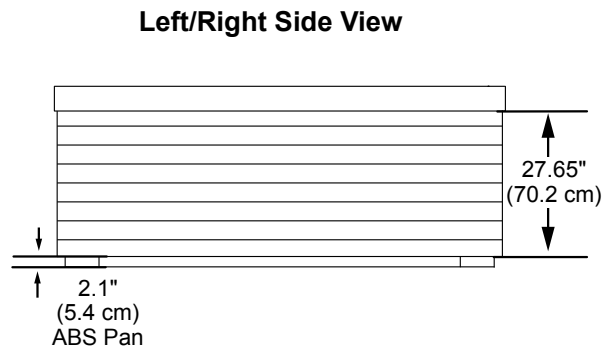

Sundance Spas 980 Kingston

Portable Dimensions

IMPORTANT! Always measure each hot tub for exact dimensions BEFORE designing its foundational support and/or decking.

Dimensions/specifications subject to change without notice. Tolerance: $\pm 0.5"$ (1.27 cm)

Dimensions/Specifications Subject To Change Without Notice