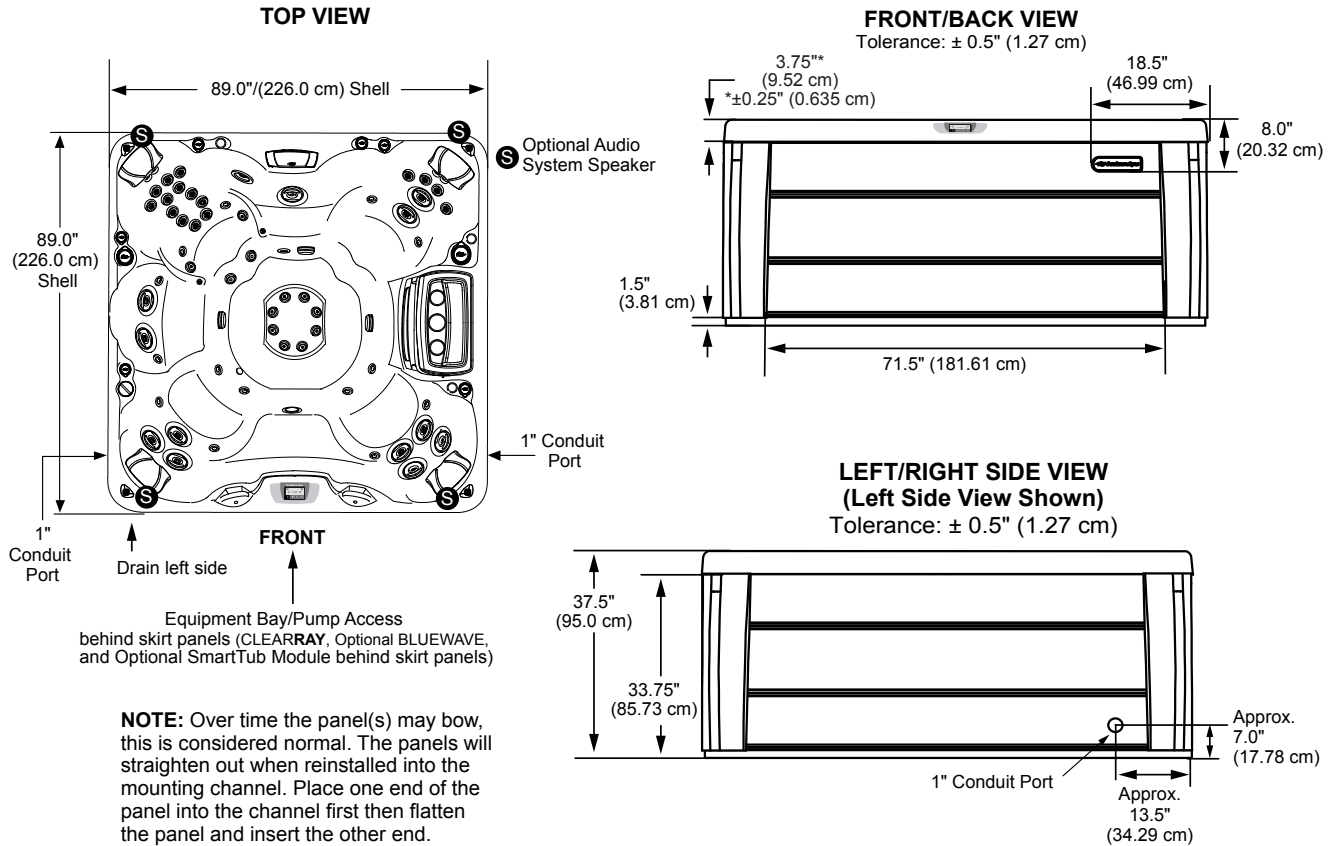

## Portable Dimensions

**IMPORTANT! Always measure each hot tub for exact dimensions BEFORE designing its foundational support and/or decking.**

Dimensions/specifications subject to change without notice. Tolerance:  $\pm 0.5"$  (1.27 cm)

Dimensions/Specifications Subject To Change Without Notice