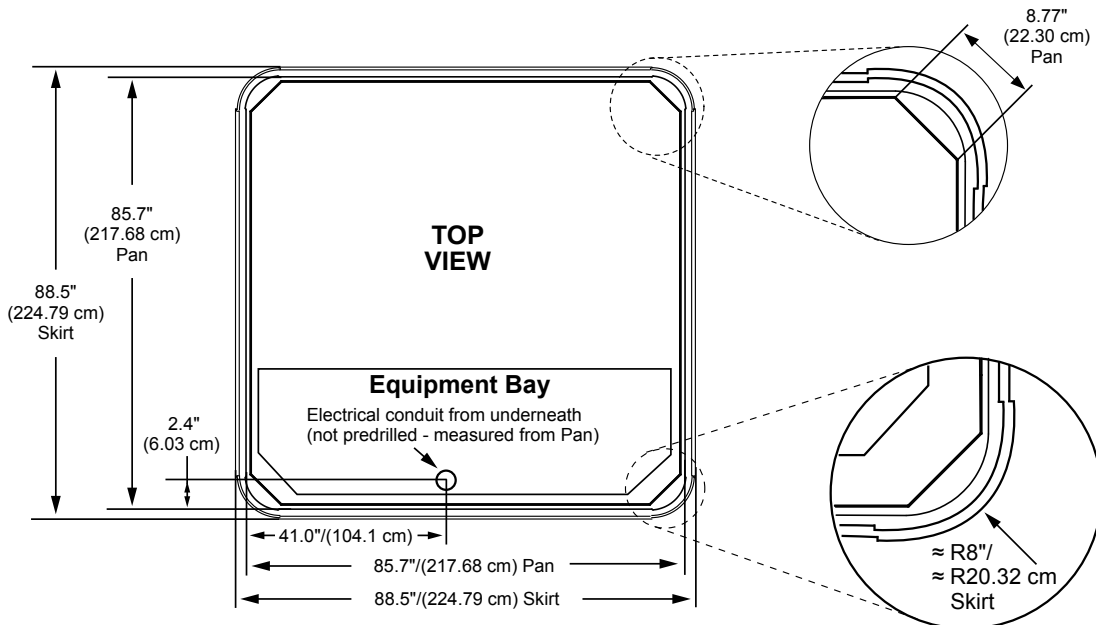

## Portable Dimensions

**IMPORTANT! Always measure each hot tub for exact dimensions BEFORE designing its foundational support and/or decking.**

Dimensions/specifications subject to change without notice. Tolerance:  $\pm 0.5"$  (1.27 cm)

Dimensions/Specifications Subject To Change Without Notice