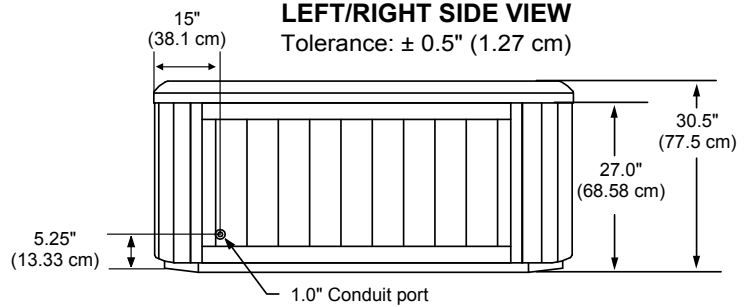

## Portable Dimensions

**TOP VIEW**

**FRONT VIEW**

Tolerance:  $\pm 0.5"$  (1.27 cm)

**LEFT/RIGHT SIDE VIEW**

Tolerance:  $\pm 0.5"$  (1.27 cm)

**IMPORTANT! Always measure each hot tub for exact dimensions BEFORE designing its foundational support and/or decking.**

Dimensions/specifications subject to change without notice. Tolerance:  $\pm 0.5"$  (1.27 cm)

Dimensions/Specifications Subject To Change Without Notice