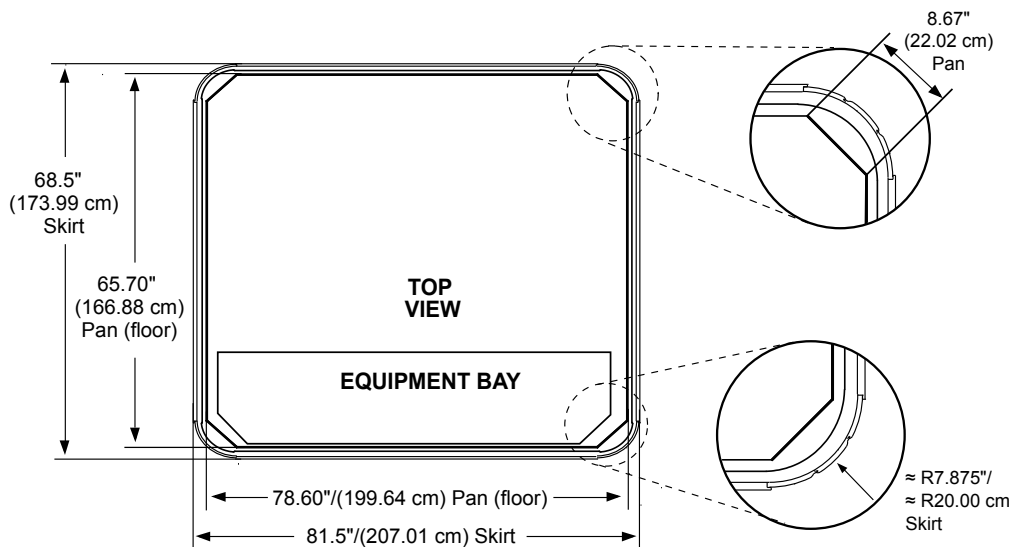

## Portable Dimensions

**TOP VIEW**

**FRONT VIEW**

Tolerance:  $\pm 0.5"$  (1.27 cm)

**LEFT/RIGHT SIDE VIEW**

Tolerance:  $\pm 0.5"$  (1.27 cm)

**IMPORTANT! Always measure each hot tub for exact dimensions BEFORE designing its foundational support and/or decking.**

Dimensions/specifications subject to change without notice. Tolerance:  $\pm 0.5"$  (1.27 cm)

Dimensions/Specifications Subject To Change Without Notice