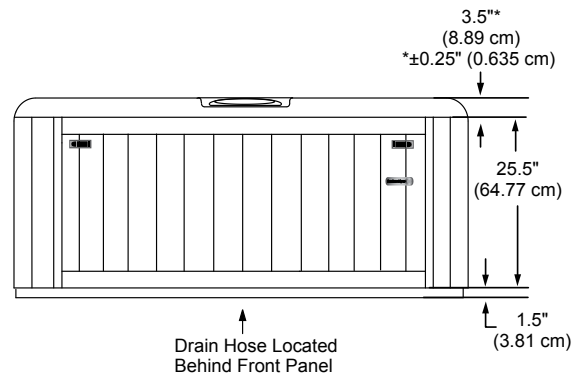

## Portable Dimensions

**TOP VIEW**

**FRONT VIEW**

Tolerance:  $\pm 0.5"$  (1.27 cm)

**LEFT/RIGHT SIDE VIEW**

Tolerance:  $\pm 0.5"$  (1.27 cm)

**IMPORTANT! Always measure each hot tub for exact dimensions BEFORE designing its foundational support and/or decking.**

Dimensions/specifications subject to change without notice. Tolerance:  $\pm 0.5"$  (1.27 cm)

Dimensions/Specifications Subject To Change Without Notice