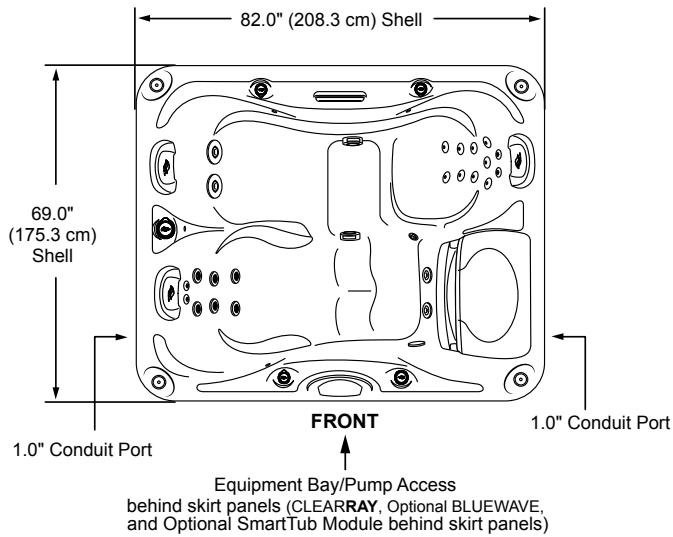

## Portable Dimensions

**TOP VIEW**

**FRONT VIEW**

Tolerance:  $\pm 0.5"$  (1.27 cm)

**LEFT/RIGHT SIDE VIEW**

Tolerance:  $\pm 0.5"$  (1.27 cm)

**IMPORTANT! Always measure each hot tub for exact dimensions BEFORE designing its foundational support and/or decking.**

Dimensions/specifications subject to change without notice. Tolerance:  $\pm 0.5"$  (1.27 cm)

Dimensions/Specifications Subject To Change Without Notice