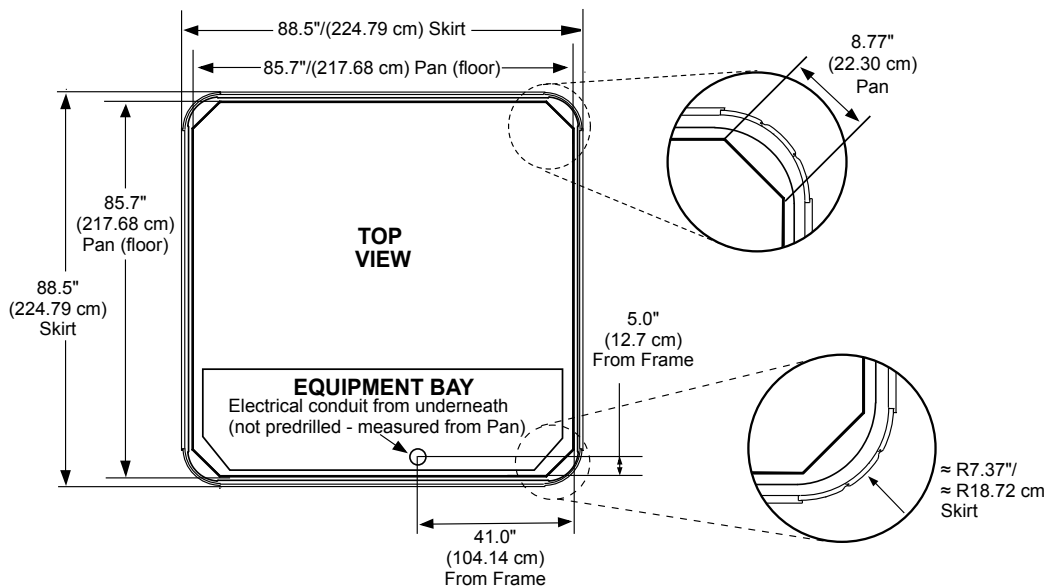

## Portable Dimensions

**TOP VIEW**

**FRONT/BACK SIDE VIEW**

Tolerance:  $\pm 0.5"$  (1.27 cm)

**RIGHT SIDE VIEW**

Tolerance:  $\pm 0.5"$  (1.27 cm)

**IMPORTANT! Always measure each hot tub for exact dimensions BEFORE designing its foundational support and/or decking.**

Dimensions/specifications subject to change without notice. Tolerance:  $\pm 0.5"$  (1.27 cm)

Dimensions/Specifications Subject To Change Without Notice