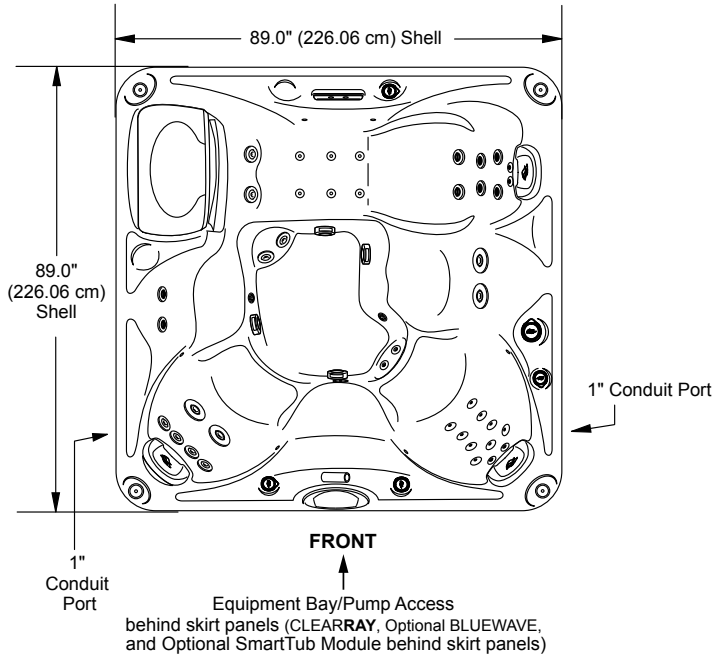

## Portable Dimensions

**TOP VIEW**

**FRONT/BACK SIDE VIEW**

Tolerance:  $\pm 0.5"$  (1.27 cm)

**RIGHT SIDE VIEW**

Tolerance:  $\pm 0.5"$  (1.27 cm)

**IMPORTANT! Always measure each hot tub for exact dimensions BEFORE designing its foundational support and/or decking.**

Dimensions/specifications subject to change without notice. Tolerance:  $\pm 0.5"$  (1.27 cm)

Dimensions/Specifications Subject To Change Without Notice