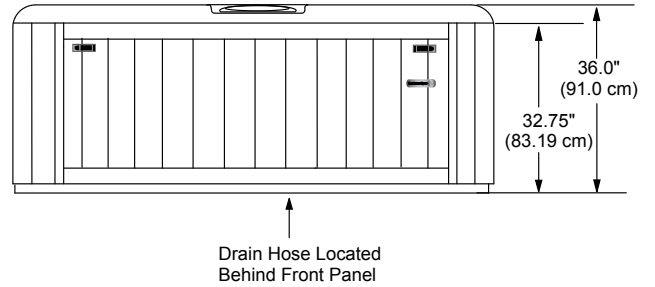

## Portable Dimensions

**TOP VIEW**

**FRONT/BACK SIDE VIEW**

Tolerance:  $\pm 0.5"$  (1.27 cm)

**RIGHT SIDE VIEW**

Tolerance:  $\pm 0.5"$  (1.27 cm)

**IMPORTANT! Always measure each hot tub for exact dimensions BEFORE designing its foundational support and/or decking.**

Dimensions/specifications subject to change without notice. Tolerance:  $\pm 0.5"$  (1.27 cm)

Dimensions/Specifications Subject To Change Without Notice