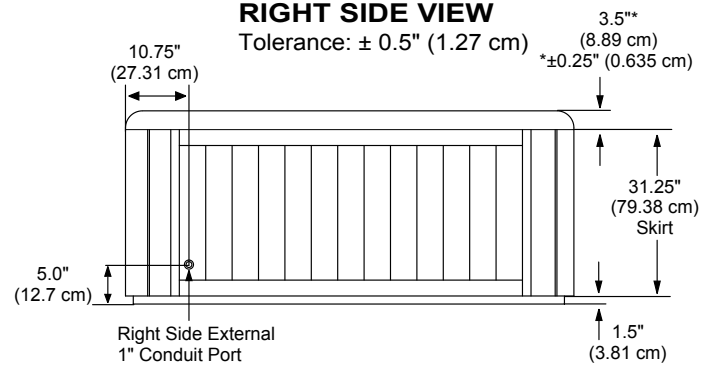

## Portable Dimensions

**TOP VIEW**

**FRONT/BACK SIDE VIEW**

Tolerance:  $\pm 0.5"$  (1.27 cm)

**RIGHT SIDE VIEW**

Tolerance:  $\pm 0.5"$  (1.27 cm)

**IMPORTANT! Always measure each hot tub for exact dimensions BEFORE designing its foundational support and/or decking.**

Dimensions/specifications subject to change without notice. Tolerance:  $\pm 0.5"$  (1.27 cm)

Dimensions/Specifications Subject To Change Without Notice